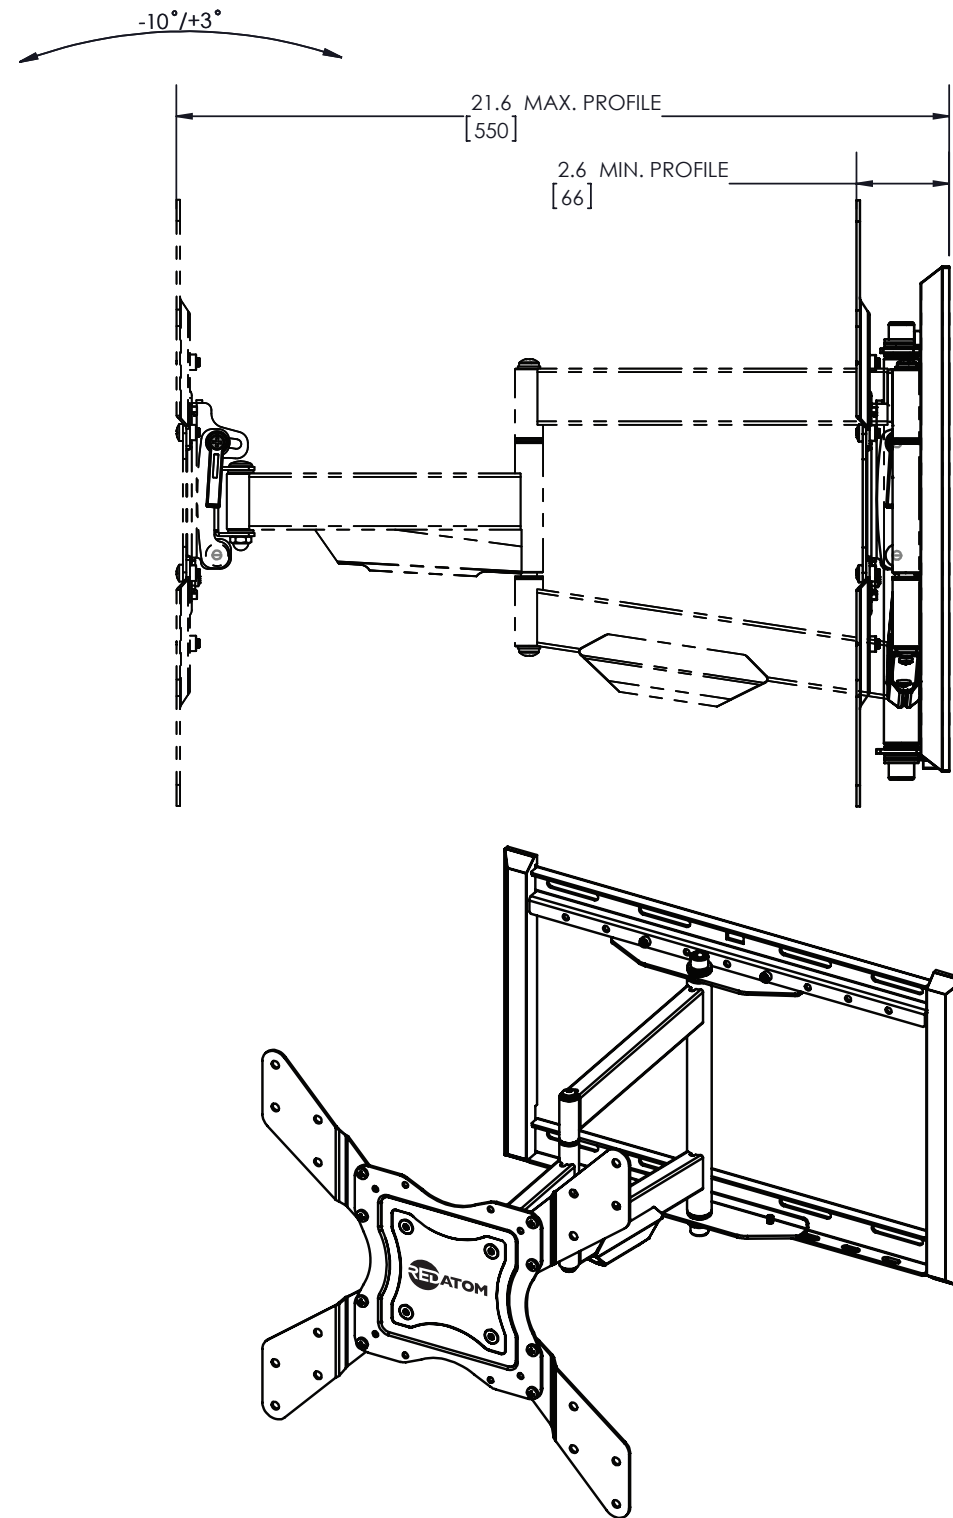

REDMC70DUAL

- VESA STANDARD COMPATIBILITY (WIDTH X HEIGHT): 100 X 100 TO 400 X 400 MM
- MAXIMUM VESA MOUNTING CONFIGURATION: 400 X 400 MM
- SCREEN SIZE COMPATIBILITY: MOST 24" - 65" SCREENS
- MAXIMUM WEIGHT CAPACITY: 70 LBS (31.8 KG)
- PRODUCT COLOR: BLACK
- VIEWING ANGLE: $+3^{\circ}$ to -10°