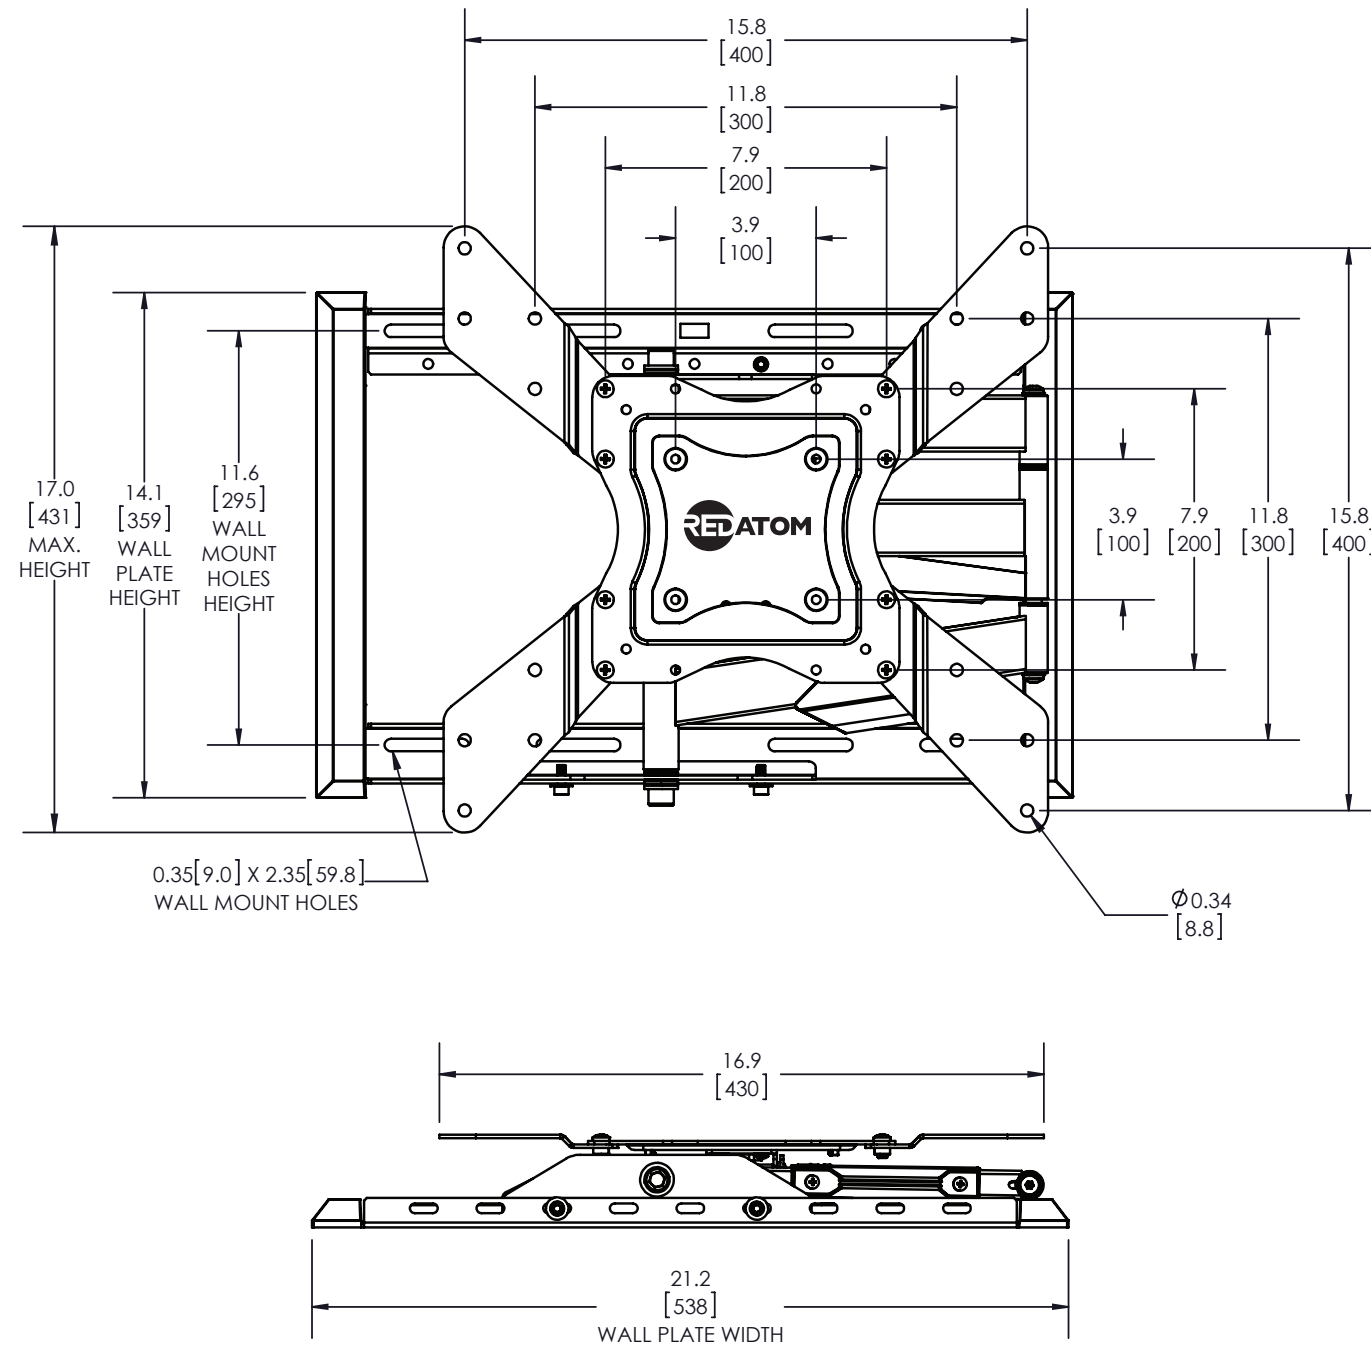

REDMC70DUAL

- VESA STANDARD COMPATIBILITY (WIDTH X HEIGHT): 100 X 100 TO 400 X 400 MM
- MAXIMUM VESA MOUNTING CONFIGURATION: 400 X 400 MM
- SCREEN SIZE COMPATIBILITY: MOST 24" - 65" SCREENS
- MAXIMUM WEIGHT CAPACITY: 70 LBS (31.8 KG)
- PRODUCT COLOR: BLACK
- VIEWING ANGLE: $+3^{\circ}$ to -10°